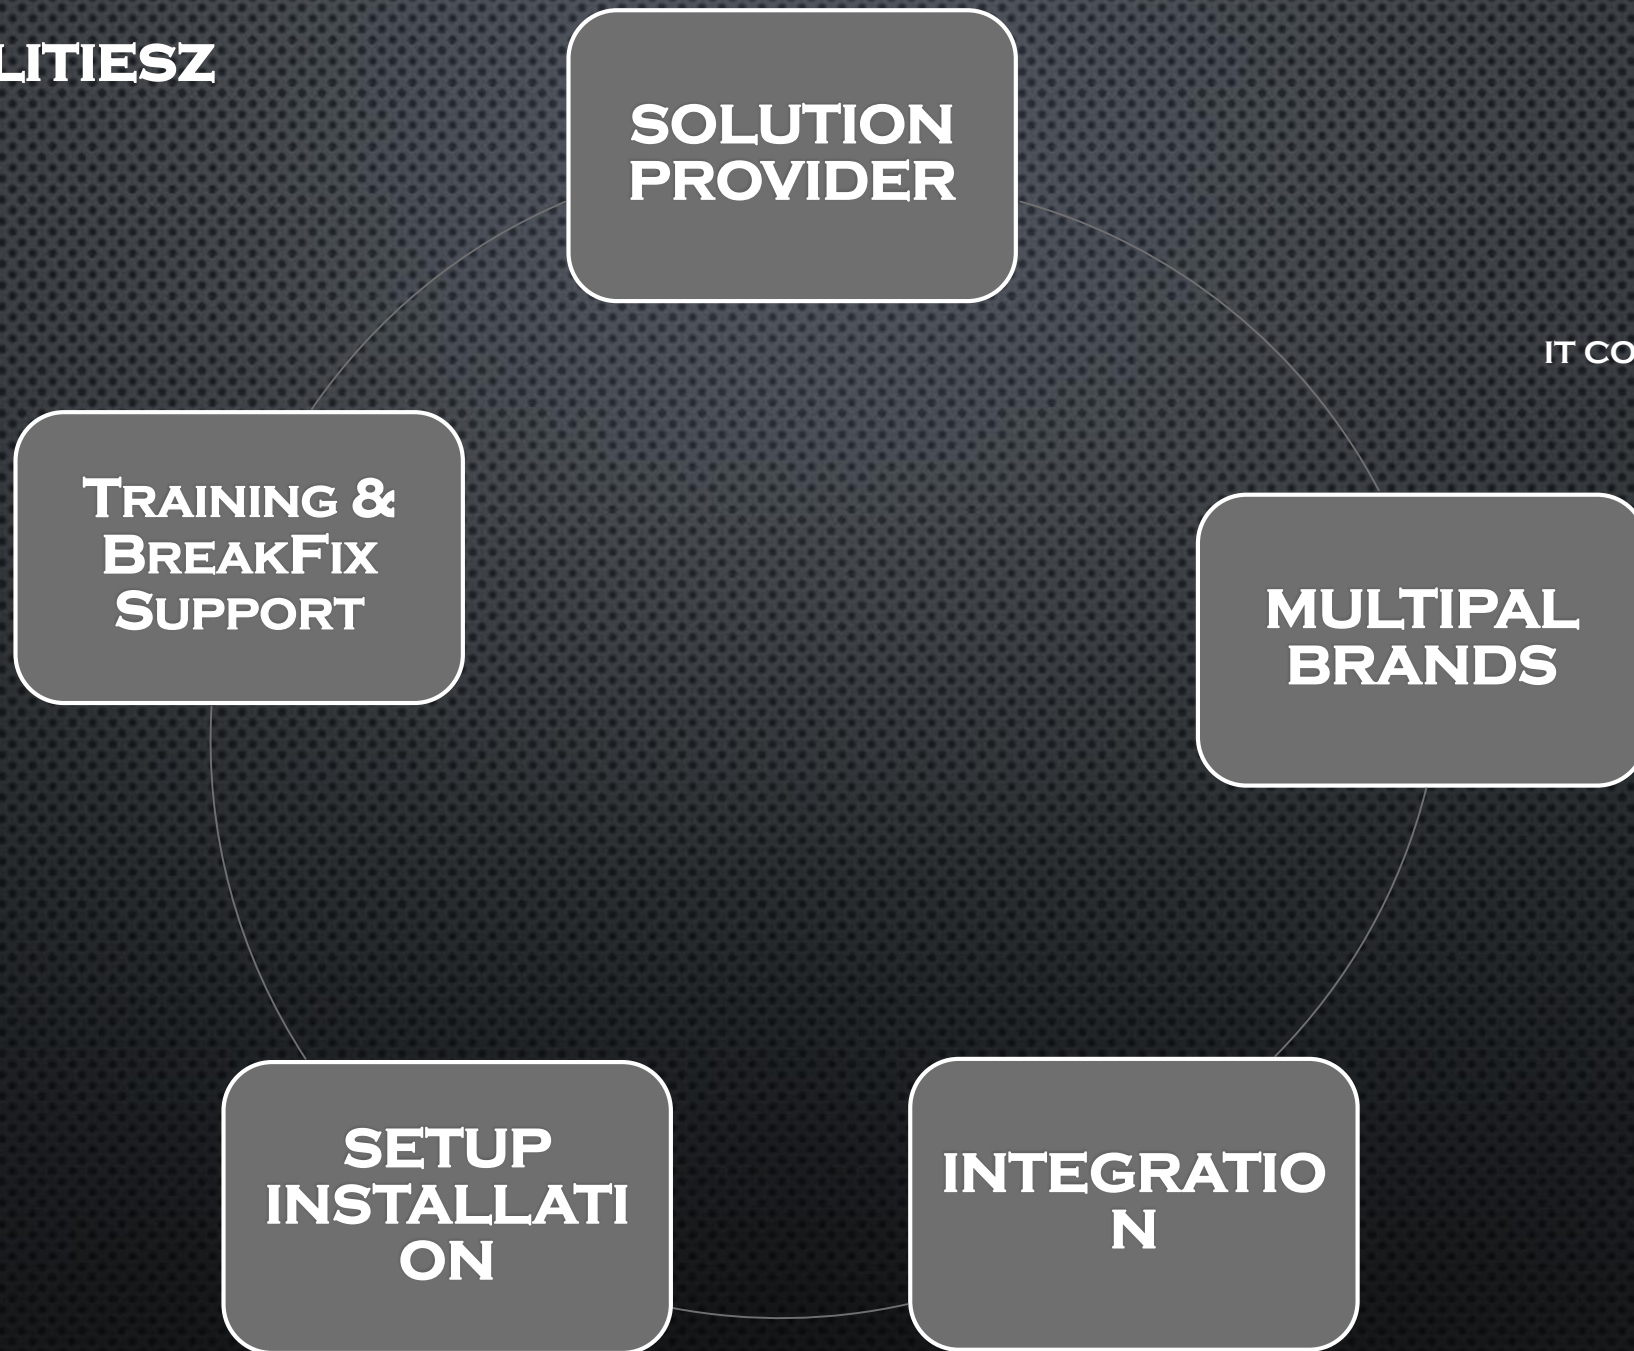

**IT CORPORATE SOLUTIONS**

# OUR CAPABILITIESZ

IT CORPORATE SOLUTIONS

IT CORPORATE SOLUTIONS

- **COLLABORATION AND INTERACTIVE VIDEO WALL SOLUTION**
- **VIDEO WALL DISPLAY & CONTROLLER**
- **CONFERENCE ROOM SOLUTION**
- **DIGITAL SIGNAGE AND IPTV SOLUTION**
- **AV MOUNTING SOLUTION**
- **WIRELESS PRESENTER**
- **IT CORPORATE LAPTOPS & SERVER SOLUTION**
- **SECURITY SYSTEM & BIO MATRIC SYSTEM & CCTV**
- **DIGITAL KIOSK & SIGNAGE DISPLAY**

## Accessories

**INTERACTIVE CANVAS | EXPANDS 20 TIMES THE SURFACE AREA OF THE PHYSICAL TOUCHSCREEN, DRAW DIRECTLY ON THE CANVAS FOR DIGITAL WHITE BOARDING**

- ✓ **WIRELESS DEVICE SHARING | SUPPORTS MACOS, IOS, WINDOWS, ANDROID, LINUX**
- ✓ **ANNOTATION TOOLSET | ANNOTATE ANYTHING ON THE CANVAS, INCLUDING LIVE FEEDS**
- ✓ **BUILT-IN APPS | WEB BROWSER, NOTES, SKETCHES**
- ✓ **EASY CONTENT SHARING | SHARE CONTENT FROM A USB ON THE FLY, OR SELECT FROM INTEGRATED NETWORK DRIVE OR CLOUD SERVER**
- ✓ **QUICK START | NO SESSION PREP REQUIRED - JUST TAP THE DISPLAY AND GO, INTUITIVE INTERFACE MEANS ZERO TO LITTLE TRAINING REQUIRED**
- ✓ **HARDWARE-AGNOSTIC | COMPATIBLE WITH MAJOR TOUCH DISPLAY BRANDS; SINGLE PANEL OR MULTIPANEL CONFIGURATIONS**

## Intevi IDT System Diagram

- **COMPELLING MARKETING MESSAGES THAT CREATE A BIG AND IMMEDIATE IMPACT.**
- **ONCE INSTALLED, DIGITAL SIGNAGE IS AN EFFICIENT WAY OF CONVEYING INFORMATION WITH MINIMUM ONGOING COSTS.**
- **REAL-TIME COMMUNICATION.**
- **INSTANT CONTENT CHANGE.**
- **USER-FRIENDLY INTERFACE.**
- **EXTENDED AUDIENCE ENGAGEMENT.**