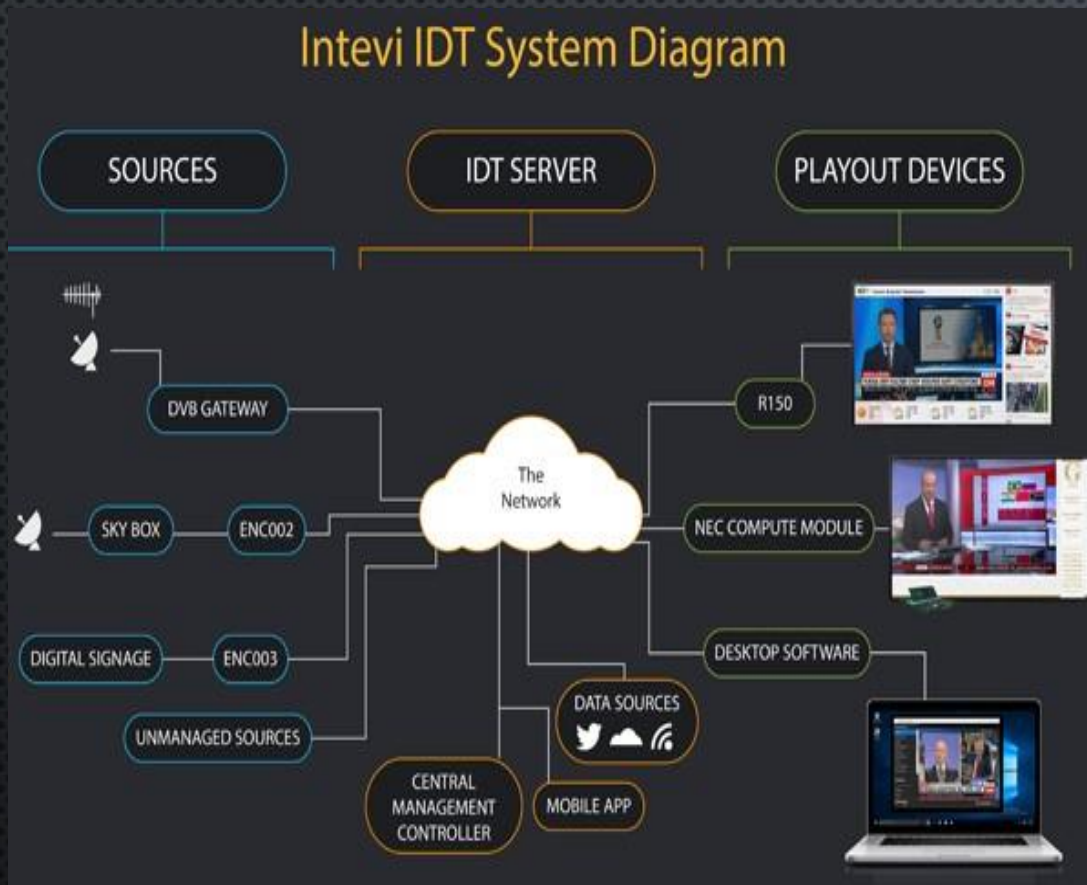

## Accessories

**INTERACTIVE CANVAS | EXPANDS 20 TIMES THE SURFACE AREA OF THE PHYSICAL TOUCHSCREEN, DRAW DIRECTLY ON THE CANVAS FOR DIGITAL WHITE BOARDING**

- ✓ **WIRELESS DEVICE SHARING | SUPPORTS MACOS, IOS, WINDOWS, ANDROID, LINUX**
- ✓ **ANNOTATION TOOLSET | ANNOTATE ANYTHING ON THE CANVAS, INCLUDING LIVE FEEDS**
- ✓ **BUILT-IN APPS | WEB BROWSER, NOTES, SKETCHES**
- ✓ **EASY CONTENT SHARING | SHARE CONTENT FROM A USB ON THE FLY, OR SELECT FROM INTEGRATED NETWORK DRIVE OR CLOUD SERVER**
- ✓ **QUICK START | NO SESSION PREP REQUIRED - JUST TAP THE DISPLAY AND GO, INTUITIVE INTERFACE MEANS ZERO TO LITTLE TRAINING REQUIRED**
- ✓ **HARDWARE-AGNOSTIC | COMPATIBLE WITH MAJOR TOUCH DISPLAY BRANDS; SINGLE PANEL OR MULTIPANEL CONFIGURATIONS**

## ADVANCE INTERACTIVE ALL IN ONE VC SOLUTION

- HASSEL FREE CONNECTIVITY
- REAL TIME CONTENT SHARING
- INSTANT REMOTE COLLABORATION
- INBUILT WHITE BOARD
- INBUILT CAMERA , MIC & OPS

ALL IN ON VC CAMERA SOLUTION

VC CAMERA WITH WIRELESS PRESENTOR

IT CORPORATE SOLUTIONS

## Intevi IDT System Diagram

- **COMPELLING MARKETING MESSAGES THAT CREATE A BIG AND IMMEDIATE IMPACT.**
- **ONCE INSTALLED, DIGITAL SIGNAGE IS AN EFFICIENT WAY OF CONVEYING INFORMATION WITH MINIMUM ONGOING COSTS.**
- **REAL-TIME COMMUNICATION.**
- **INSTANT CONTENT CHANGE.**
- **USER-FRIENDLY INTERFACE.**
- **EXTENDED AUDIENCE ENGAGEMENT.**